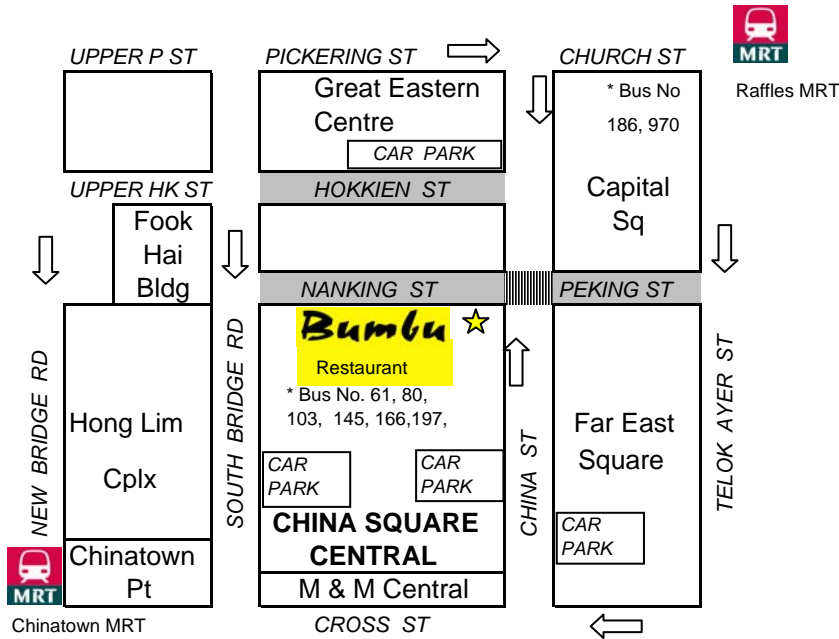

20, Cross Street #01-25 China Square Central Singapore 048422

Tel:65368636 Fax:65368638

Non-Office Hour Parking Charges:

- China Square Central - Weekdays, \$3/Entry after 6pm
Sat, Sun & Pub Holiday, \$3/Entry from 8am
- Great Eastern Building - Weekdays, \$2/Entry after 6pm
Sat, Sun & Pub Holiday, \$2/Entry from 6am
- Far East Square - Weekdays, \$3/Entry after 5pm
Sat, Sun & Pub Holiday, \$3/Entry from 6am